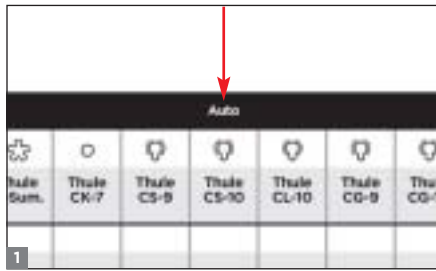

* Please check the fitting guide

Fitting guide by tyre size

PLEASE NOTE: The info in this fitting guide are referred to the matching of tyre size and chain size only and are not considering in any case the vehicle's features. Discover the correct snow chain model/size for your vehicle on our "Fit Guide" at www.thule.com